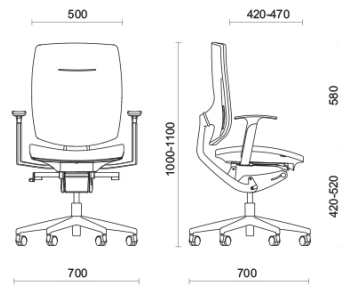

Models

Executive

Manager