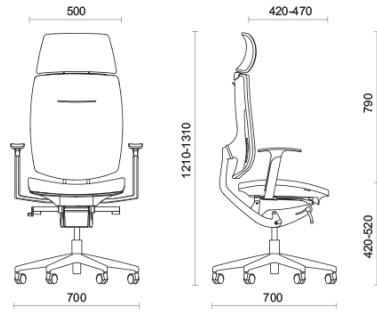

Models

Executive